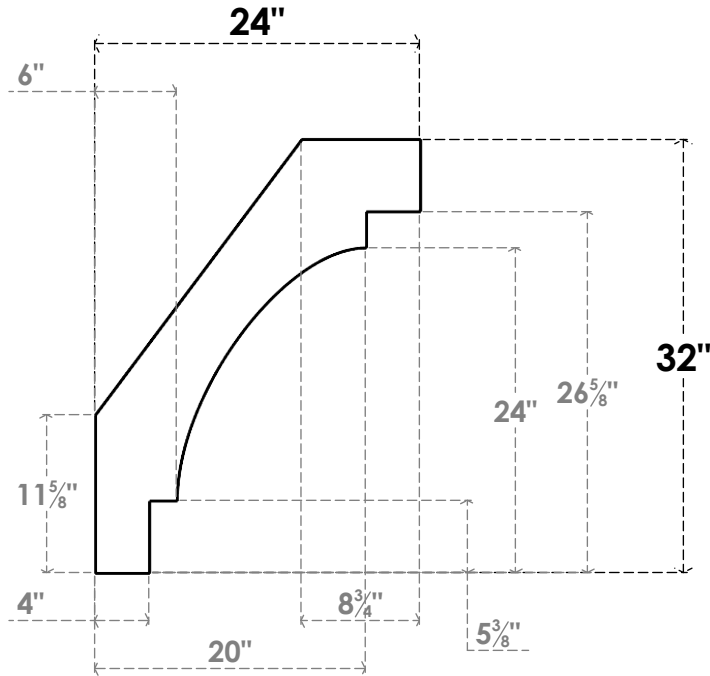

ITEM NUMBER: BRCPC060X24000X32000MRC

6"W X 24"D X 32"H MERCED ARCHITECTURAL GRADE PVC CLOSED KNEE BRACE

SIDE PROFILE

FRONT PROFILE

ISOMETRIC

EKENA MILLWORK
2300 WEST MAIN ST.
CLARKSVILLE, TX 75426
TOLL FREE: 866-607-0453
WWW.EKENAMILLWORK.COM