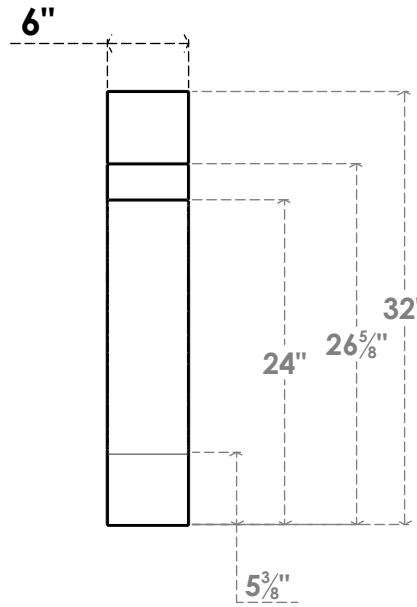

ITEM NUMBER: BRCPC060X24000X32000MRC

6"W X 24"D X 32"H MERCED ARCHITECTURAL GRADE PVC CLOSED KNEE BRACE

SIDE PROFILE

FRONT PROFILE

ISOMETRIC

EKENA MILLWORK
2300 WEST MAIN ST.
CLARKSVILLE, TX 75426
TOLL FREE: 866-607-0453
WWW.EKENAMILLWORK.COM

NOTES

1. INSTALLATION TO BE COMPLETED IN ACCORDANCE WITH MANUFACTURER'S SPECIFICATIONS.
2. DRAWING MAY NOT BE TO SCALE
3. THIS DRAWING IS INTENDED FOR DESIGN AND PLANNING PURPOSES ONLY.
4. ALL INFORMATION CONTAINED HEREIN WAS CURRENT AT THE TIME OF DEVELOPMENT BUT MUST BE REVIEWED AND APPROVED BY THE PRODUCT MANUFACTURER TO BE CONSIDERED ACCURATE.
5. ARCHITECTURAL GRADE PVC PRODUCTS ARE MADE FROM EXPANDED CELLULAR PVC AND COME NATURALLY WHITE BUT MAY BE PAINTED